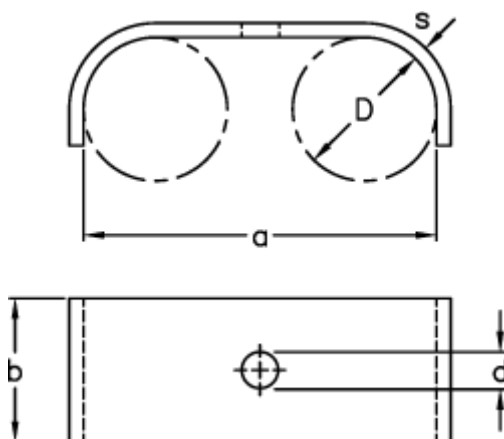

Article number: 025227000012

Description: Norma retaining clip type 522  
BSN 2x12x20x2 W1

## Measures

---

$a = 32$

$b = 20$

$D = 12$

$d = 7$

$s = 2$